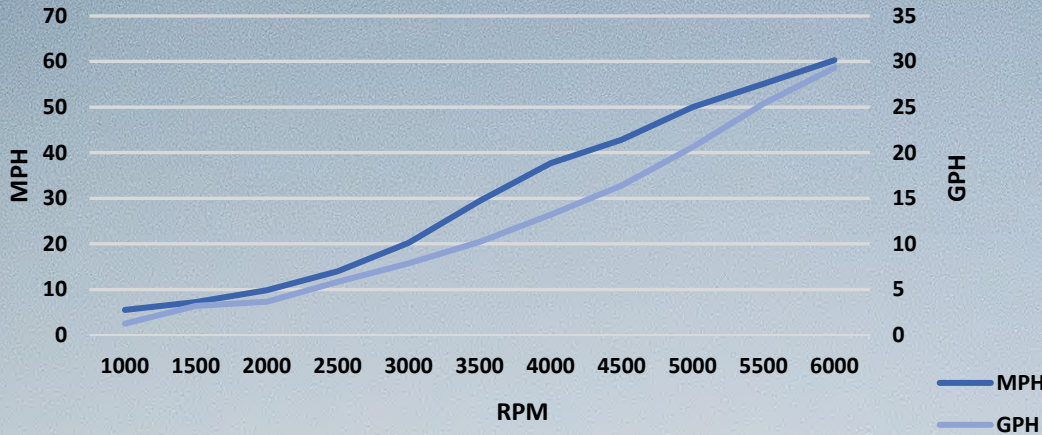

Powered By

Conditions

Person(s)	2
Fuel on board	25
Top	No
Jack Plate	Yes, 1.5"
Temp	75
Wind	5
Prop	25.5
Fuel Capacity	83

Performance Data

Performance Data, Test date 3.5.18

RPM	MPH	GPH	MPG	RANGE
1000	5.5	1.24	4.4	295
1500	7.2	3.19	2.3	150
2000	9.8	3.65	2.7	178
2500	14	5.81	2.4	160
3000	20.2	7.85	2.6	171
3500	29.4	10.2	2.9	191
4000	37.7	13.2	2.9	190
4500	42.8	16.4	2.6	173
5000	50	20.6	2.4	161
5500	55.1	25.4	2.2	144
6000	60.3	29.3	2.1	137

Time to Plane			
1st Run	2nd Run	3rd Run	Average
3.8	4.3	4.1	4.1

0-20 MPH			
1st Run	2nd Run	3rd Run	Average
5.5	5.0	4.9	5.1

0-30 MPH			
1st Run	2nd Run	3rd Run	Average
7.3	7.1	7.1	7.2

Note: These numbers are intended to provide a likeness of the discribed boats performance. Crevalle Boats does not in any way guarantee that these exact numbers can be reproduced. Variations in boat weight, temperature, humidity, wind, fuel, operators ability and water are just some of the factors that affect a boats performance.